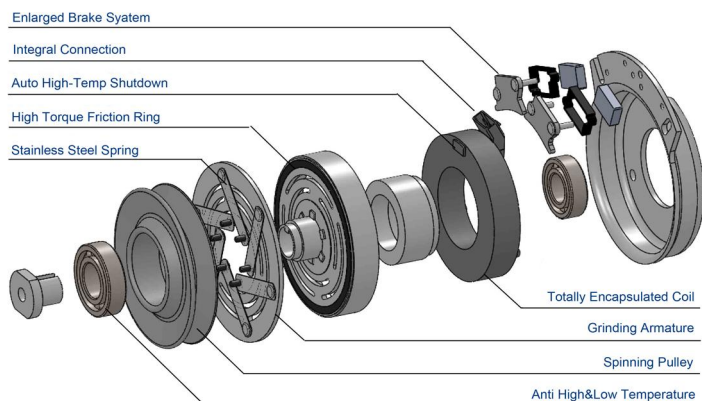

LUPER No.17/18/19 Series

17/18/19 Series, please refer to Page 7-17